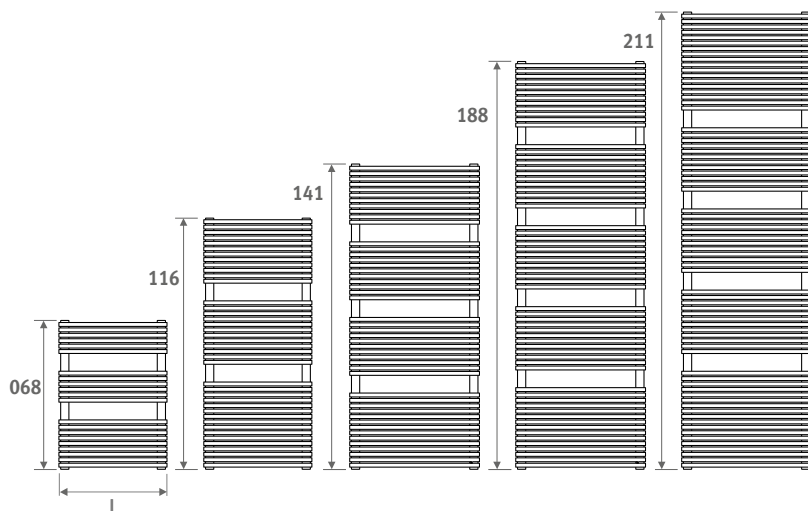

ZESTAWY PODŁĄCZEŃ

Podłączenie od ściany
zawór Jaga Deco podwójny kątowy

Głowica termostatyczna i złącza w komplecie.

set 35		CHROM	€
	CODE.JH2.DW.1...		147,90
	CODE.JH2.DC.1...		158,70
uzupełnij kodem złącz			
	Rurka metalowa 15/1	115	
	Rurka metalowa 16/1	116	
	Rurka metalowa 18/1	118	
	Rurka RPE/ALU 16/2	316	
	Rurka RPE/ALU 18/2	318	

Inne podłączenia:

Patrz rozdział "Zestawy podłączeń i zawory"
aby znaleźć inne zestawy i dane techniczne.

NAUTICA

LAKIEROWANY

		kod	wys.	dt.	kolor podł.	
		NAUW.	068	050.	XXX	/18
		uzupełnij kodem koloru				
L	H	W	W	€	€	
		75/65	55/45	st. colour	inne	
H 068						
050		404	217	564,30	677,10	
060		---	---	---	---	
080		---	---	---	---	
H 116						
050		723	382	641,90	770,20	
060		843	444	667,60	801,00	
080		---	---	---	---	
H 141						
050		850	447	806,00	967,20	
060		991	523	849,00	1018,80	
080		---	---	---	---	
H 188						
050		1104	576	1011,30	1213,40	
060		1315	693	1052,90	1263,50	
080		---	---	---	---	
H 211						
050		---	---	---	---	
060		1468	774	1102,90	1323,50	
080		1887	994	1180,60	1416,90	

ARISTOCRAT

STAL NIERDZEWNA
POŁYSK
POLEROWANA

		kod	kolor podł.	
		ARIW...	010	/18
W	W	€		
75/65	55/45			
H 068				
	267	144	1262,00	
	---	---	---	
	---	---	---	
H 116				
	490	256	1527,60	
	---	---	---	
	---	---	---	
H 141				
	---	---	---	
	702	361	1801,30	
	---	---	---	
	---	---	---	
H 188				
	---	---	---	
	927	486	2590,40	
	---	---	---	
	---	---	---	
H 211				
	---	---	---	
	1029	537	2629,10	
	1371	724	2739,00	

STAL NIERDZ.
SATYNA
SZCZOTKOWANA

		kod	kolor podł.	
		ARIW...	011	/18
W	W	€		
75/65	55/45			
H 068				
	318	168	1262,00	
	---	---	---	
	---	---	---	
H 116				
	553	289	1527,60	
	---	---	---	
	---	---	---	
H 141				
	---	---	---	
	734	377	1801,30	
	---	---	---	
	---	---	---	
H 188				
	---	---	---	
	1009	532	2590,40	
	---	---	---	
	---	---	---	
H 211				
	---	---	---	
	1094	580	2629,10	
	1500	782	2739,00	

Wydajności zgodne z EN442 przy temp. pomieszczenia 20°C

EN 442